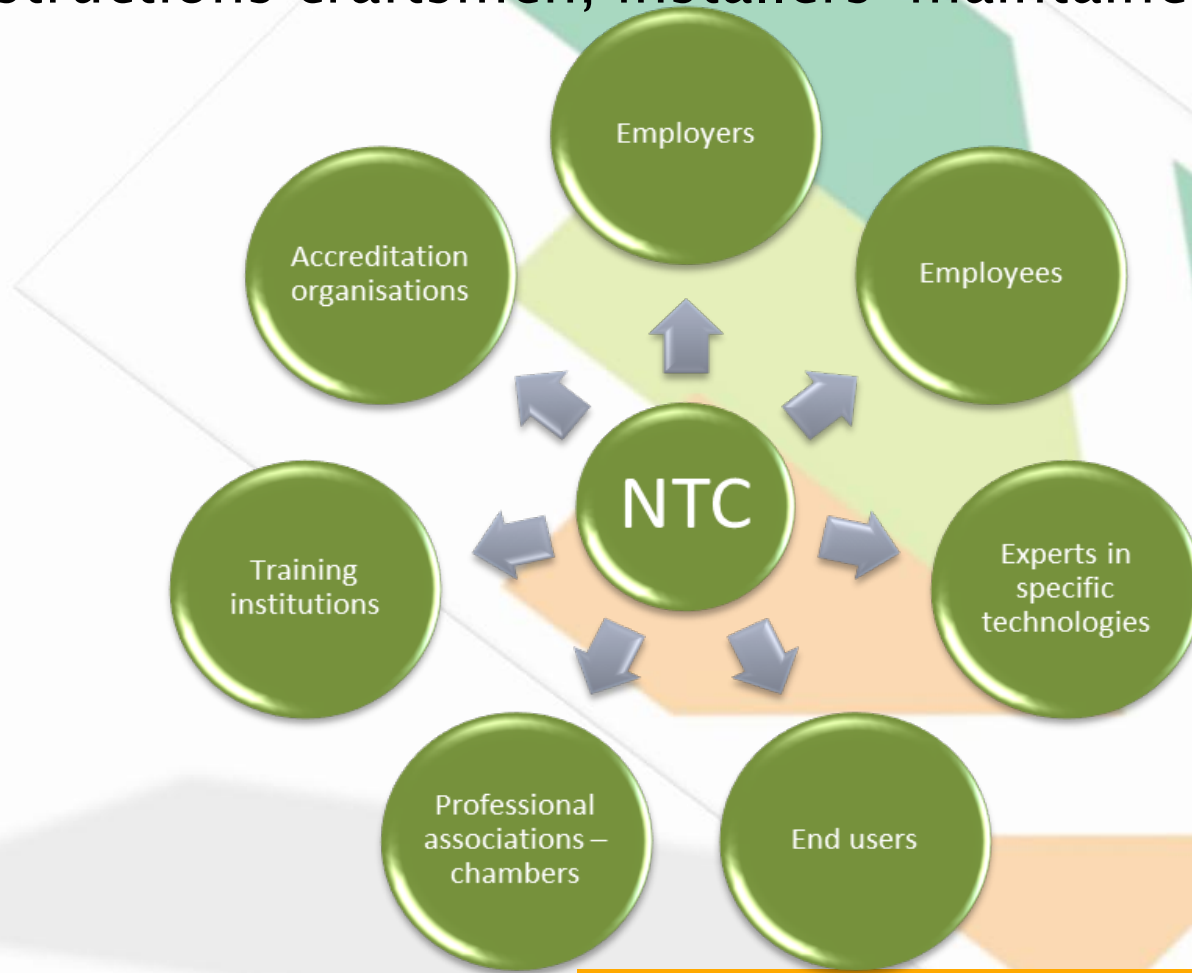

National Technical Committees for three (3) blue collar professions: insulation technicians, aluminium and metal constructions craftsmen, installers–maintainers of burners